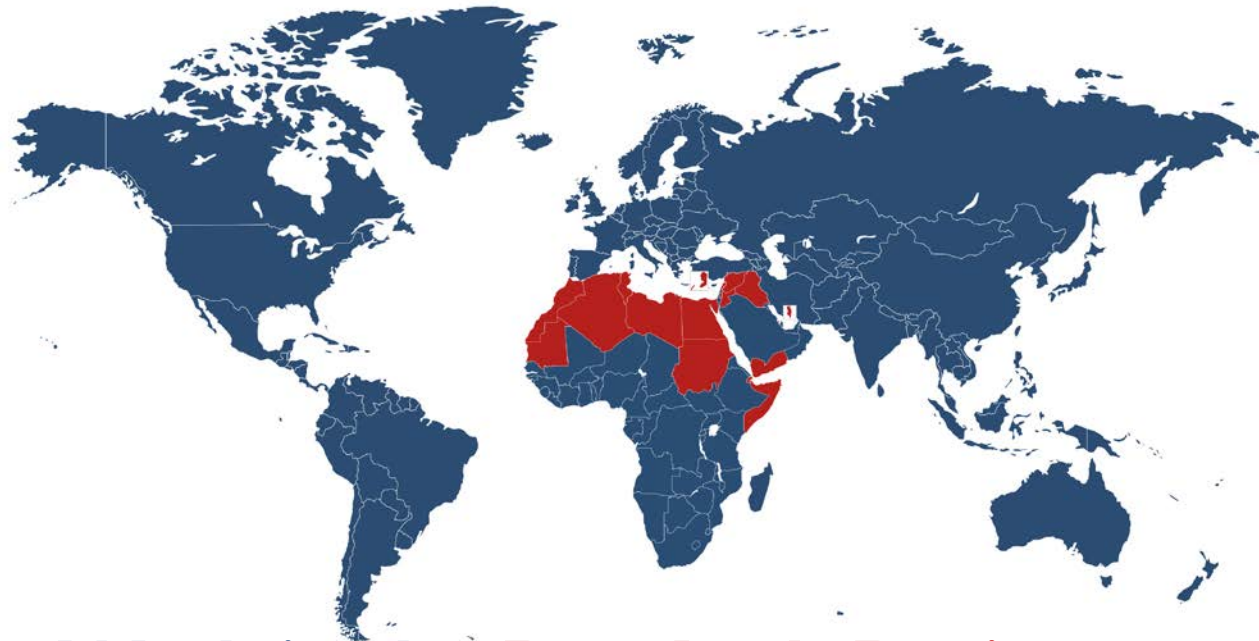

Regional Center for Renewable Energy and Energy Efficiency

Who we are

RCREEE 

Regional Center for Renewable Energy and Energy Efficiency
المركز الإقليمي للطاقة المتجددة وكفاءة الطاقة

Work in the **Pan-Arab Region...
know how to navigate your way**

RCREEE's Mission & Success Factors

"We, the Regional Center for Renewable Energy and Energy Efficiency, are the strategic partner for the Arab countries driving energy transition for the prosperity of all our people."